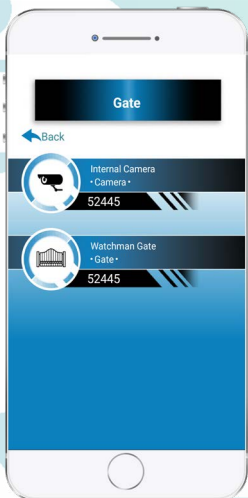

Antenna Options

L-bracket
Directional panel
Signal booster

Dealer Benefits

- Easy 6-wire installation
without external camera
- End-to-end support
- Cellular carrier and signal strength verification
- Ships with live SIM(s)
- Easy system and feature testing

Cellgate App

- NEW: User can create access codes from the app
- Receive video/audio calls from visitors
- Open or hold open from anywhere
- Close on demand (override holds)
- Take photos from internal and external cameras