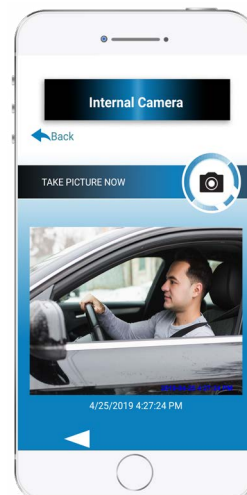

Antenna Options

L-bracket
Directional panel
Signal booster

Dealer Benefits

- Easy 6-wire installation
without external camera
- End-to-end support
- Cellular carrier and signal strength verification
- Ships with live SIM(s)
- Easy system and feature testing

Cellgate App

- NEW: User can create access codes from the app
- Receive video/audio calls from visitors
- Open or hold open from anywhere
- Close on demand (override holds)
- Take photos from internal and external cameras